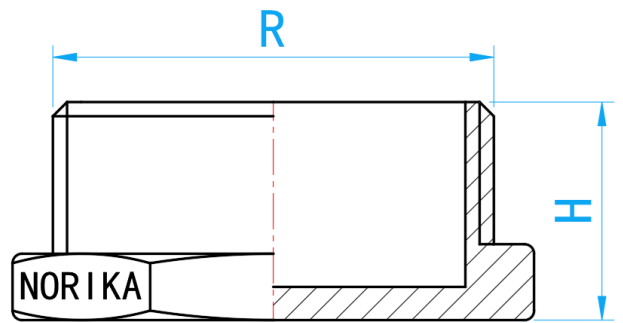

DZR BRASS SCREW PLUG

CROSS SECTIONAL VIEW

COMPONENT PARTS

PARTS	MATERIAL
Screw Plug	DZR Brass

DIMENSIONS

SKU	R (inch)	H (mm)	WEIGHT (kg)	PCS/CTN
CRSP015	1/2" BSP	19	0.031	600
CRSP020	3/4" BSP	20	0.045	500
CRSP025	1" BSP	2	0.083	250
CRSP035	1 1/4" BSP	23	0.128	200
CRSP042	1 1/2" BSP	24	0.170	100
CRSP050	2" BSP	28	0.244	70